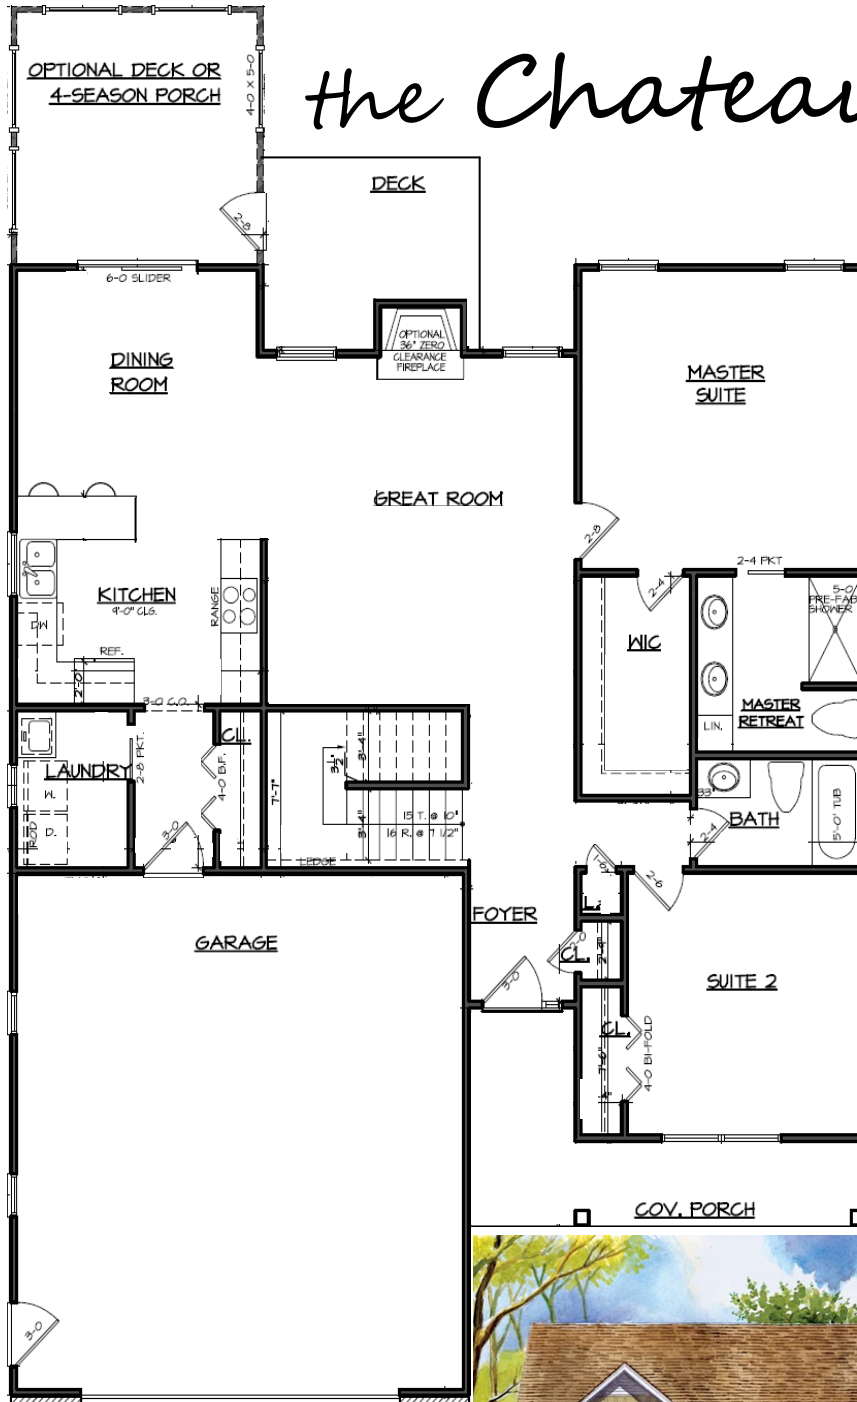

the Chateau

Total Square Feet 1,327
 Base Price **\$285,670**
 Price subject to change

Renderings are conceptual and may vary in detail from plans and specifications. All dimensions shown are approximate. Builder reserves the right to make changes if necessary to improve the product. ©2017 Visser Construction. All rights reserved.