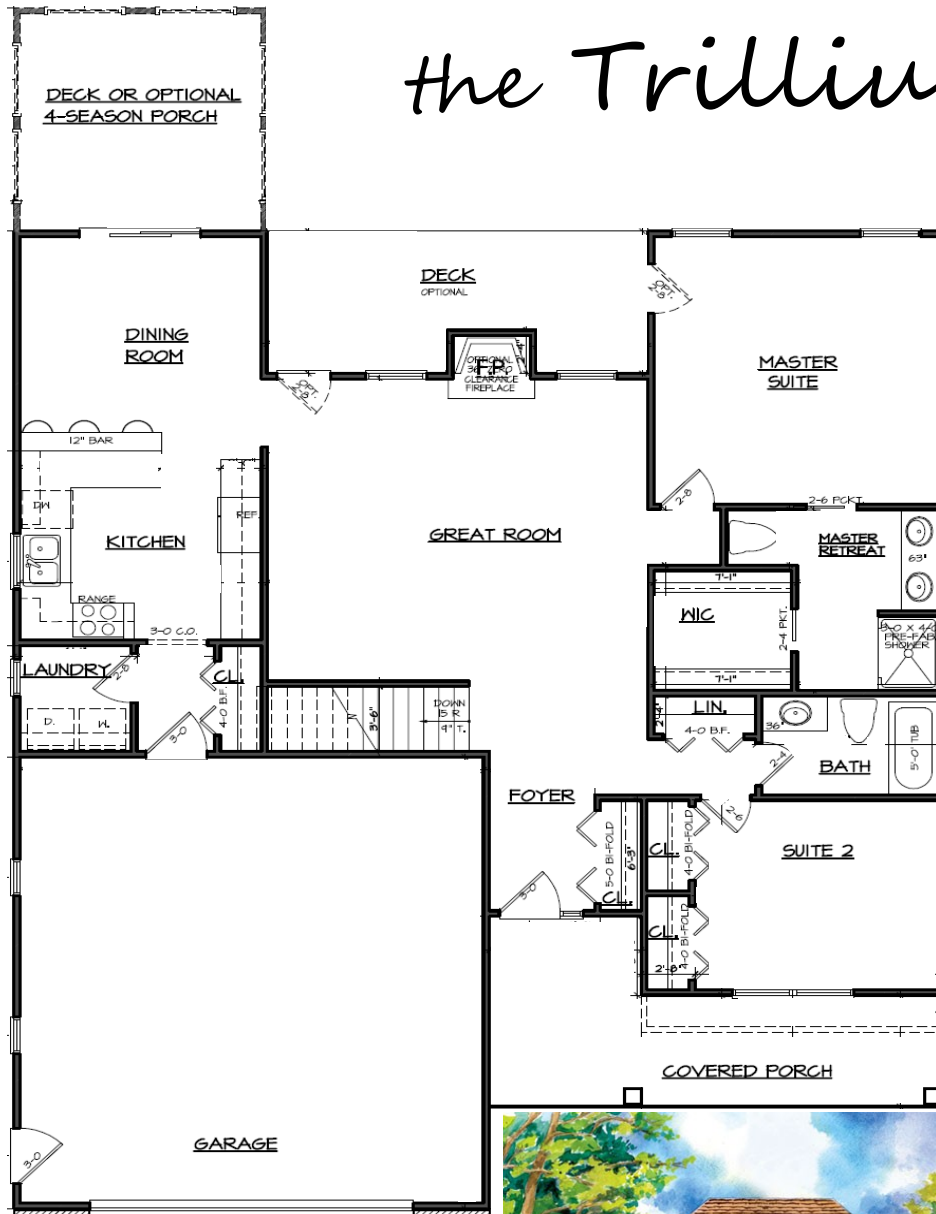

the Trillium

Total Square Feet 1,395
 Base Price **\$294,300**
 Price subject to change

Renderings are conceptual and may vary in detail from plans and specifications. All dimensions shown are approximate. Builder reserves the right to make changes if necessary to improve the product. ©2017 Visser Construction. All rights reserved.