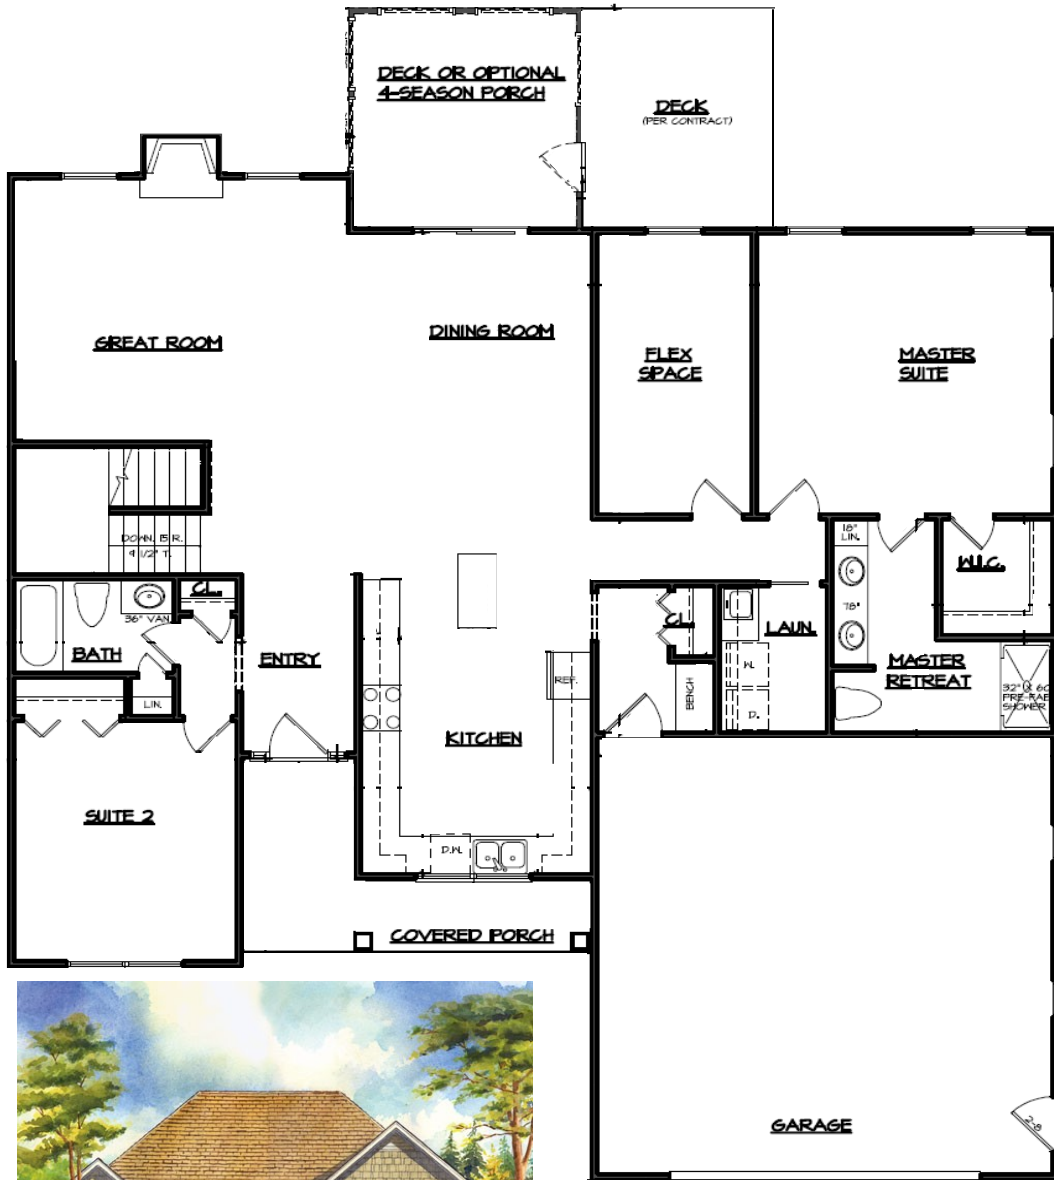

the Waterford

Total Square Feet 1,770
 Base Price \$339,895
 Price subject to change

Renderings are conceptual and may vary in detail from plans and specifications. All dimensions shown are approximate. Builder reserves the right to make changes if necessary to improve the product. ©2017 Visser Construction. All rights reserved.