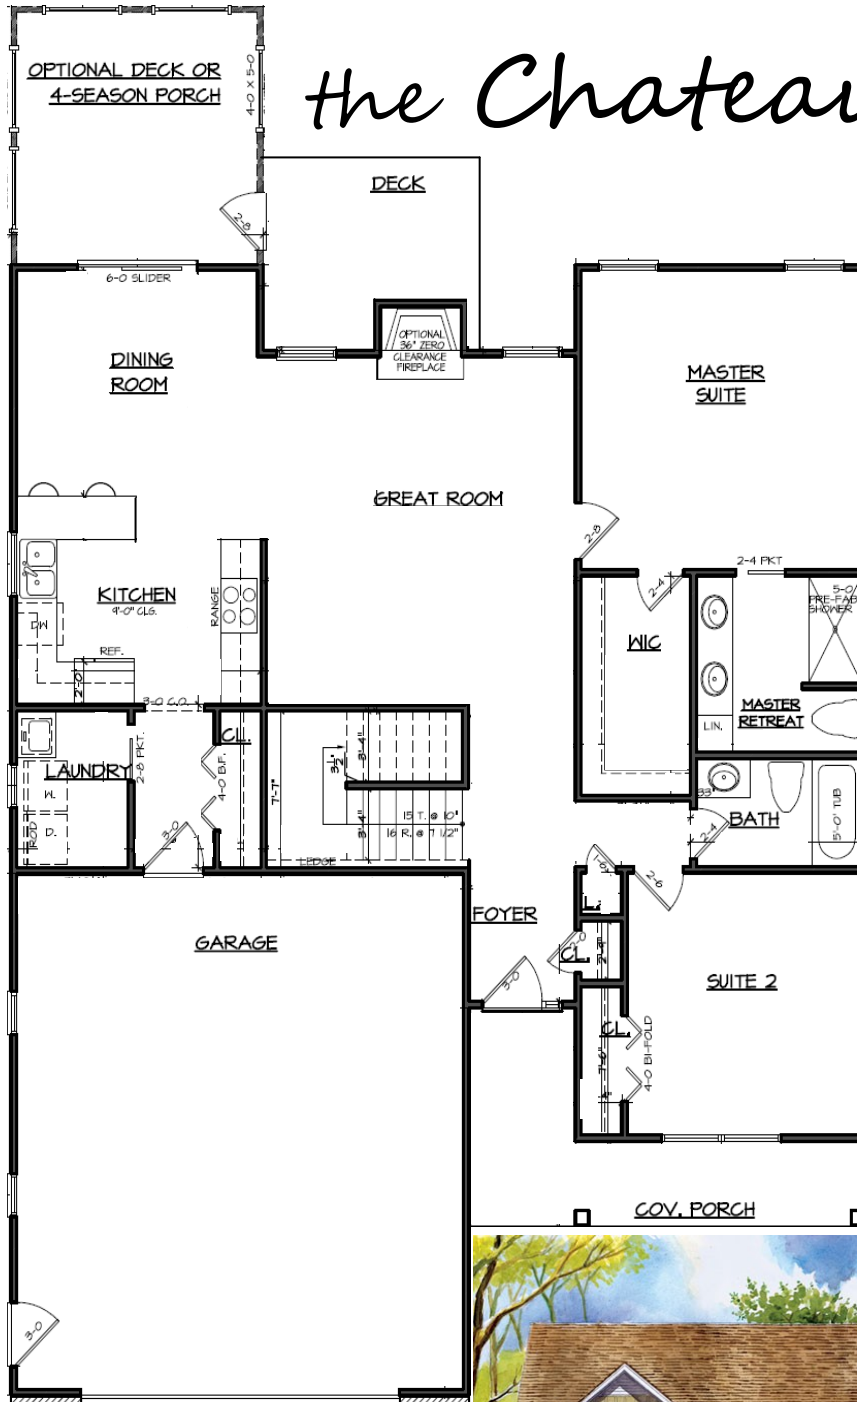

the Chateau

Total Square Feet 1,327
 Base Price **\$295,980**
 Price subject to change

Renderings are conceptual and may vary in detail from plans and specifications. All dimensions shown are approximate. Builder reserves the right to make changes if necessary to improve the product. ©2017 Visser Construction. All rights reserved.