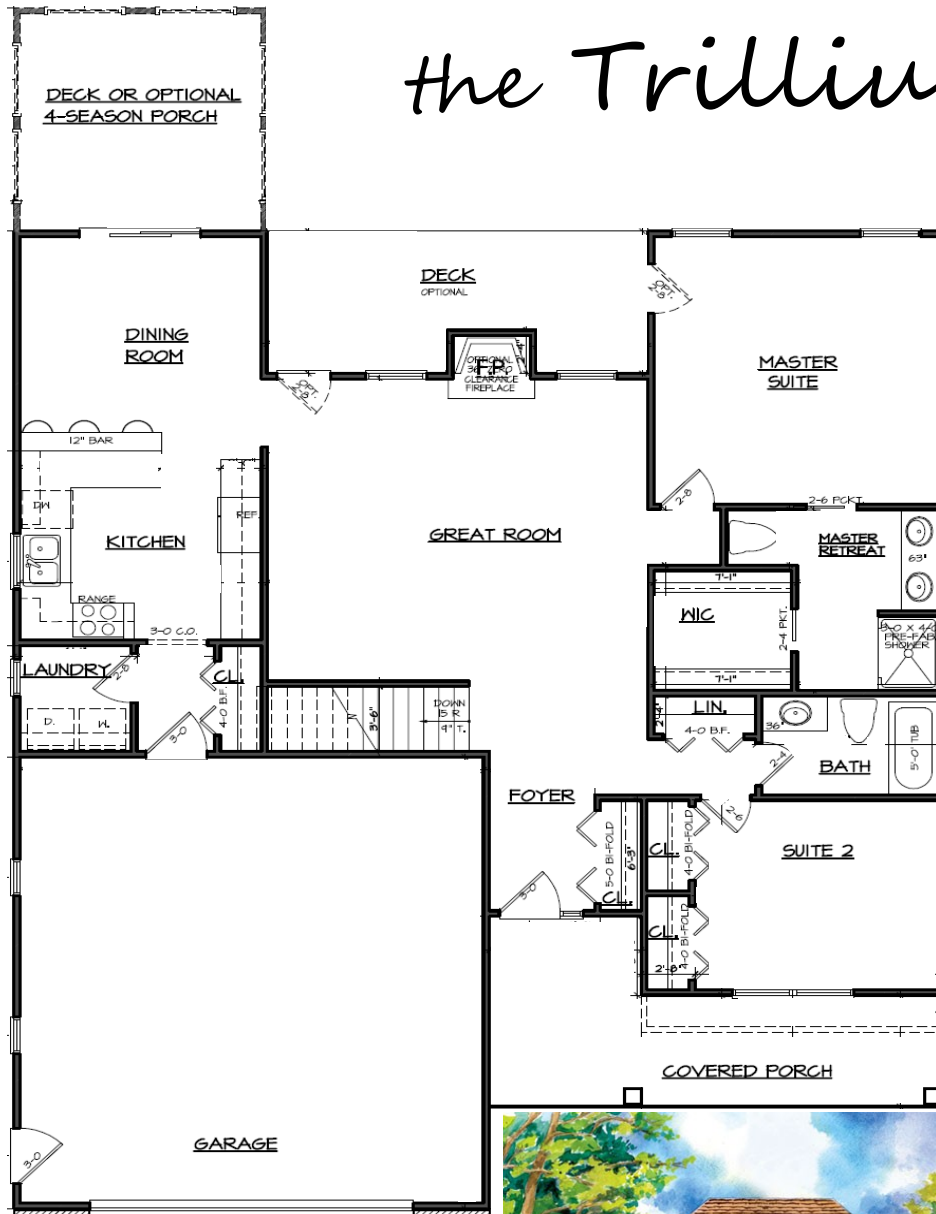

# the Trillium

Total Square Feet 1,395  
 Base Price **\$298,585**  
 Price subject to change

Renderings are conceptual and may vary in detail from plans and specifications. All dimensions shown are approximate. Builder reserves the right to make changes if necessary to improve the product. ©2017 Visser Construction. All rights reserved.