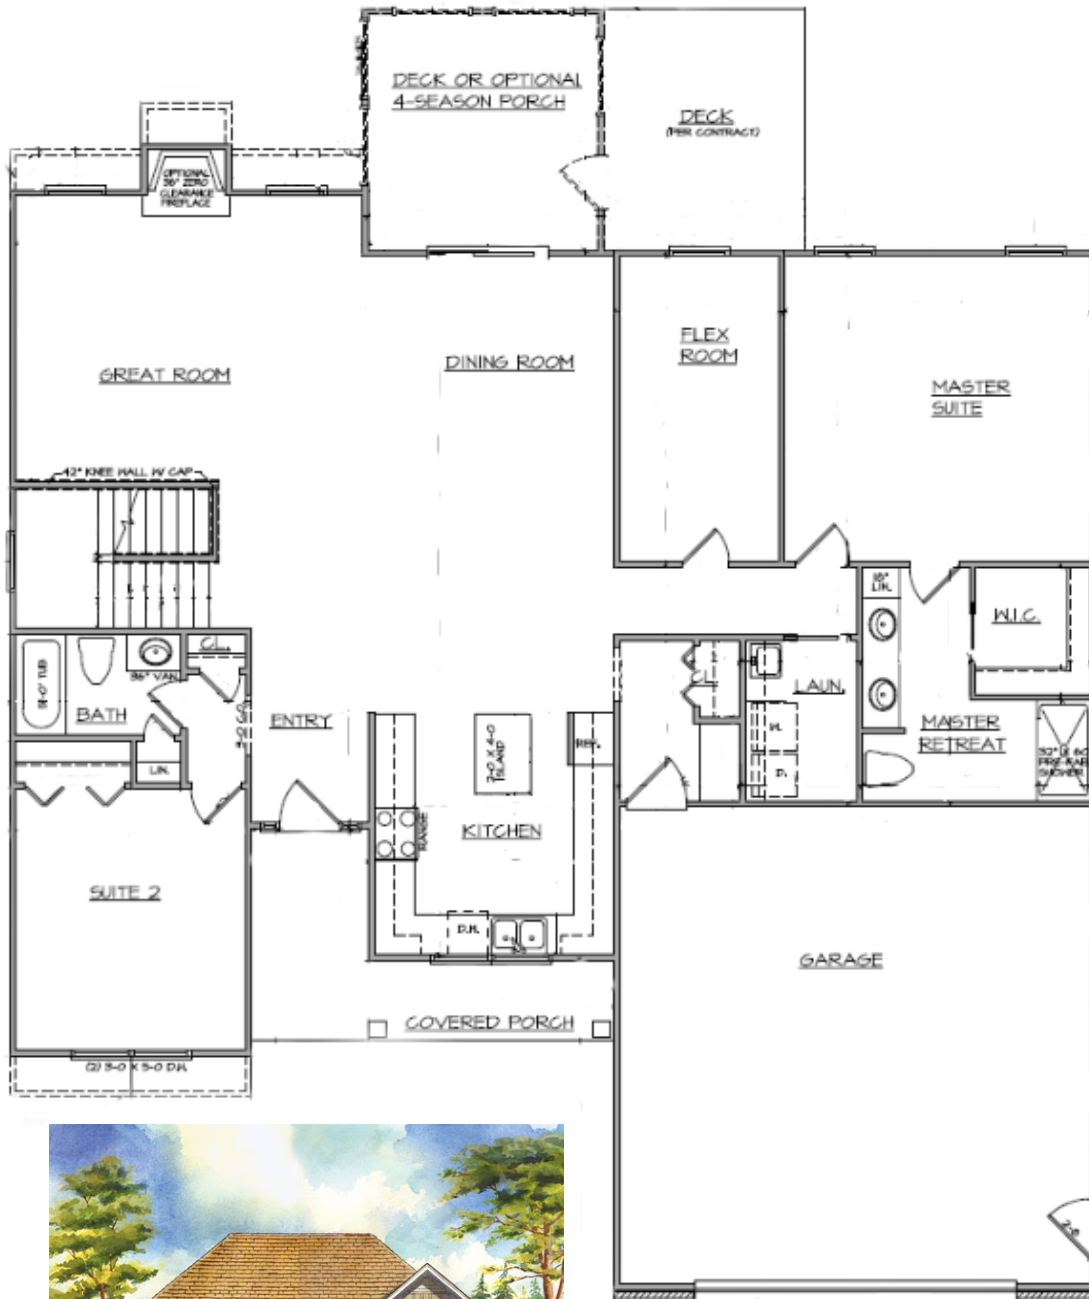

**WESTPORT**  
**VILLAGE**  
CONDOMINIUMS

*the Waterford*

Total Square Feet 1,770

Base price \$385,950

Lot \$46,500 included

Renderings are conceptual and may vary in detail from plans and specifications. Any dimensions shown are approximate. Builder reserves the right to make changes if necessary to improve the product. Price subject to change. ©2020 Visser Construction. All rights reserved